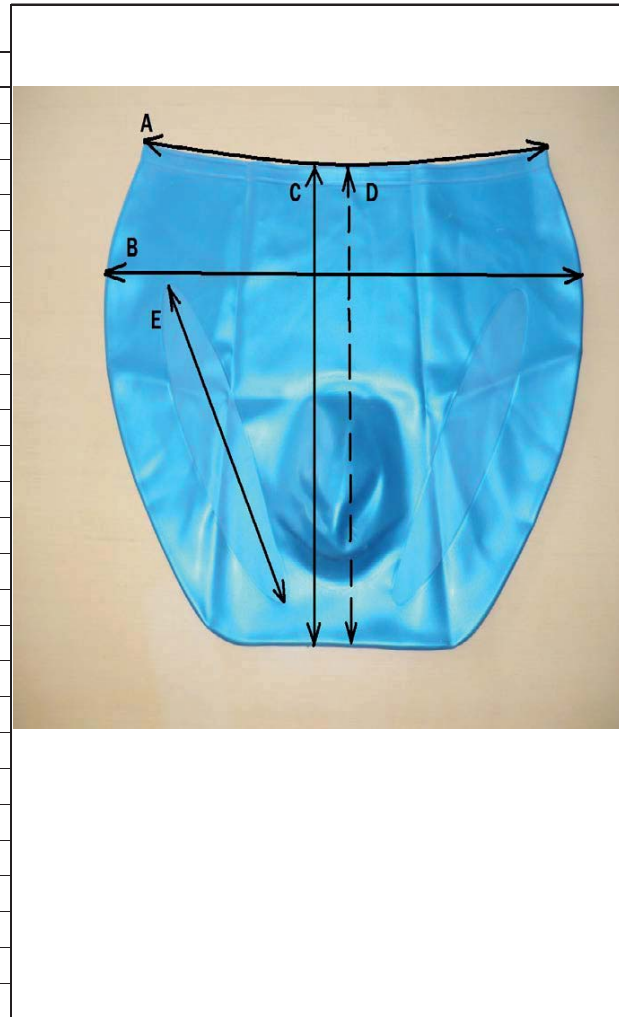

Picture of article

Latexa article number 1104

Measurements (centimeter) / Size		S (10)	M (20)	L (30)	XL (40)
Waist	A	61	66	72	80
Hip	B	70	75	81	89
Front length	C	28	28	28	28
Back length	D	28	28	28	28
Coircumference of leg	E	38	38	42	42
	F				
	G				
	H				
	I				
	J				
	K				
	L				
	M				
	N				
	O				
	P				
	Q				
	R				
	S				
	T				
	U				
	V				
	W				
	X				
	Y				
	Z				

Form No:1104

Material thickness: 0,4mm

Approved by: _____

Date:17.06.2013

Latexa Article No.1104

Comments: _____