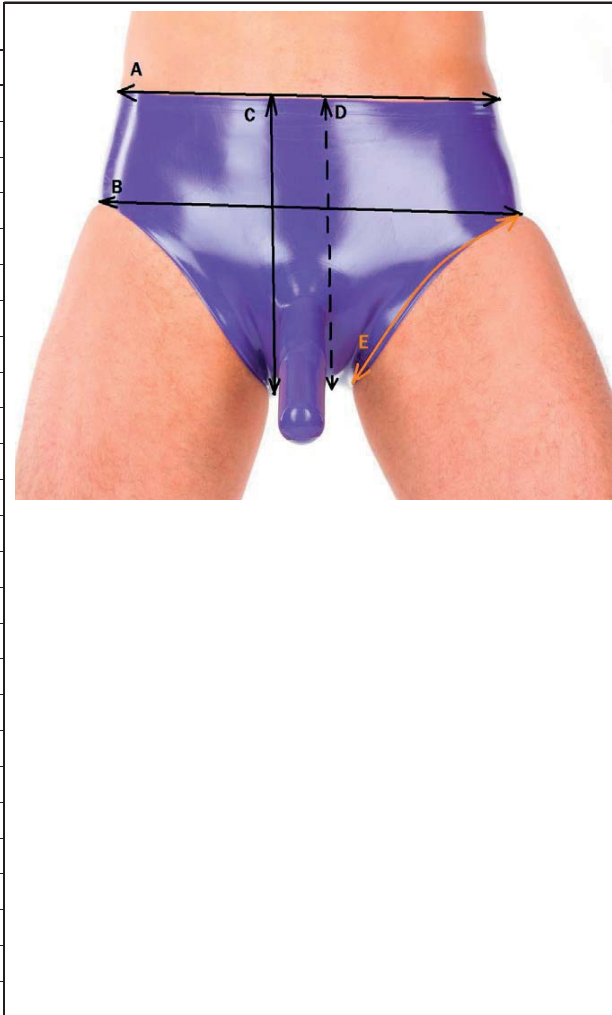

Picture of article

Latexa article number 1105

Measurements (centimeter) / Size		S (10)	M (20)	L (30)	XL (40)
Waist	A	58,5	67	71	82
Hip	B	68	76	80	90
Front length	C	28	28	28	28
Back length	D	28	28	28	28
Circumference of leg	E	37	39	42	43
	F				
	G				
	H				
	I				
	J				
	K				
	L				
	M				
	N				
	O				
	P				
	Q				
	R				
	S				
	T				
	U				
	V				
	W				
	X				
	Y				
	Z				

Form No:1105

Material thickness: 0,4mm

Approved by: _____

Date:17.06.2013

Latexa Article No.1105

Comments: _____