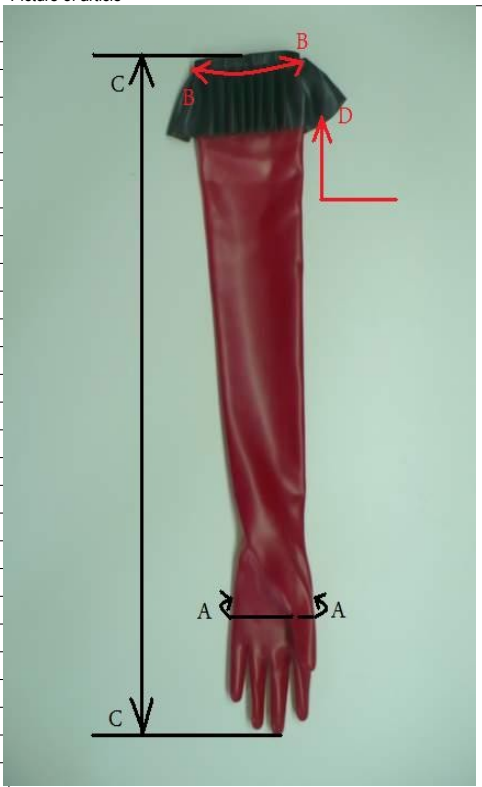

Picture of article

Measurements (centimeter) / Size	XS (05)	S (70)	S-M (75)	M (80)	M-L (85)	L (90)	XL (40)
Palm width	A	17		19		23	
Top glove width	B	23		27		30	
Total length of article	C	60		60		60	
Flounce	D						
	E						
	F						
	G						
	H						
	I						
	J						
	K						
	L						
	M						
	N						
	O						
	P						
	Q						
	R						
	S						
	T						
	U						
	V						
	W						
	X						
	Y						
	Z						

Form No: 1108

Material thickness: 0,4mm

Approved by: \_\_\_\_\_

Date: 03.11.2009 \_\_\_\_\_

Latexa Article No. 3290 \_\_\_\_\_

Comments: \_\_\_\_\_